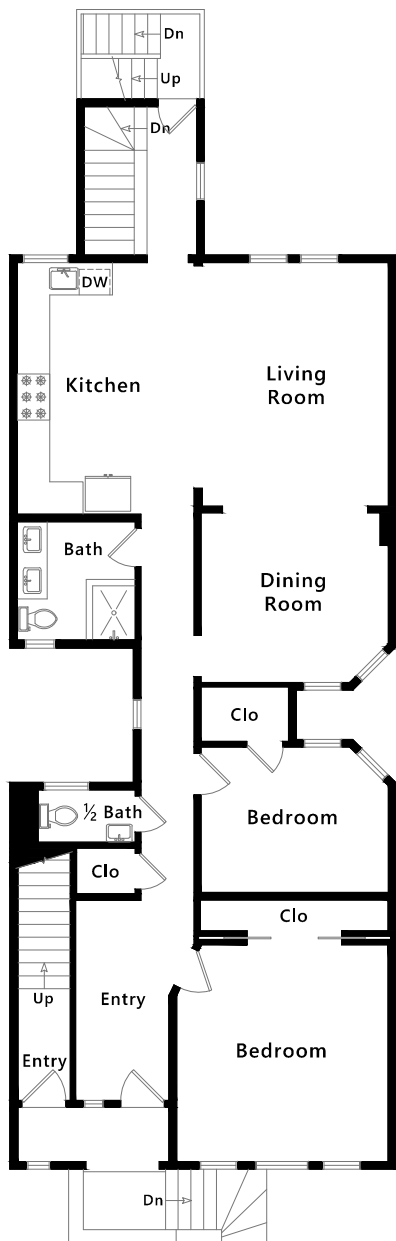

1222 4th Avenue

San Francisco, CA

Unit #1222

Lower Level