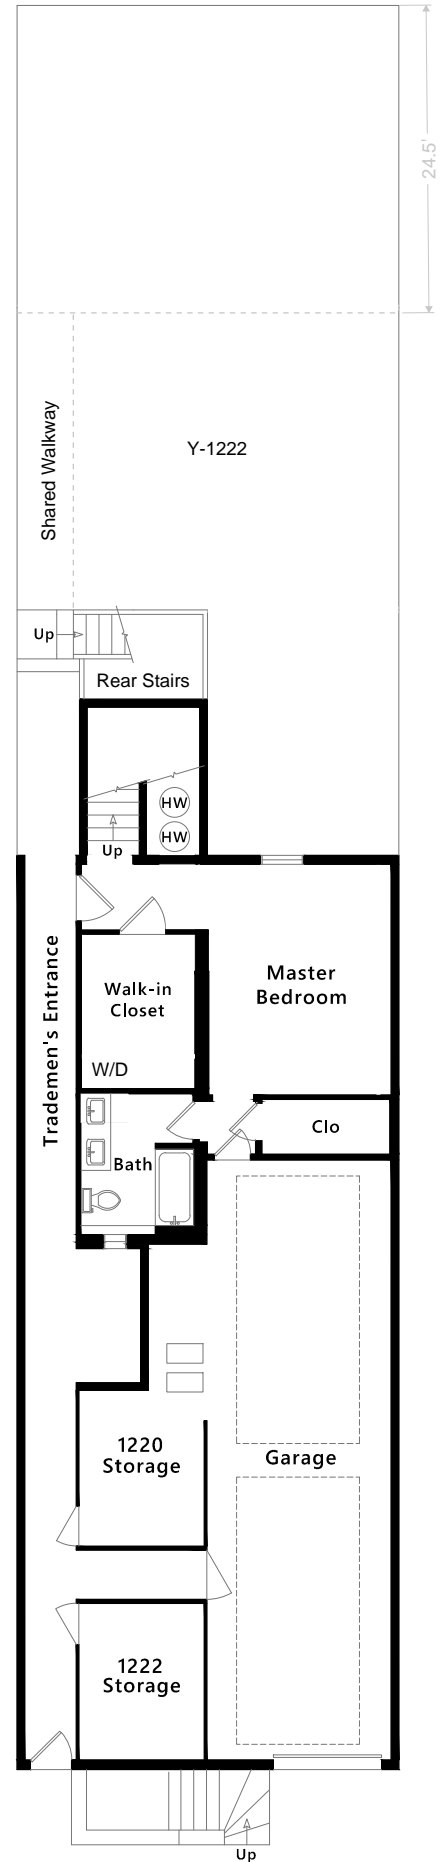

1222 4th Avenue

San Francisco, CA

Unit #1222

Lower Level